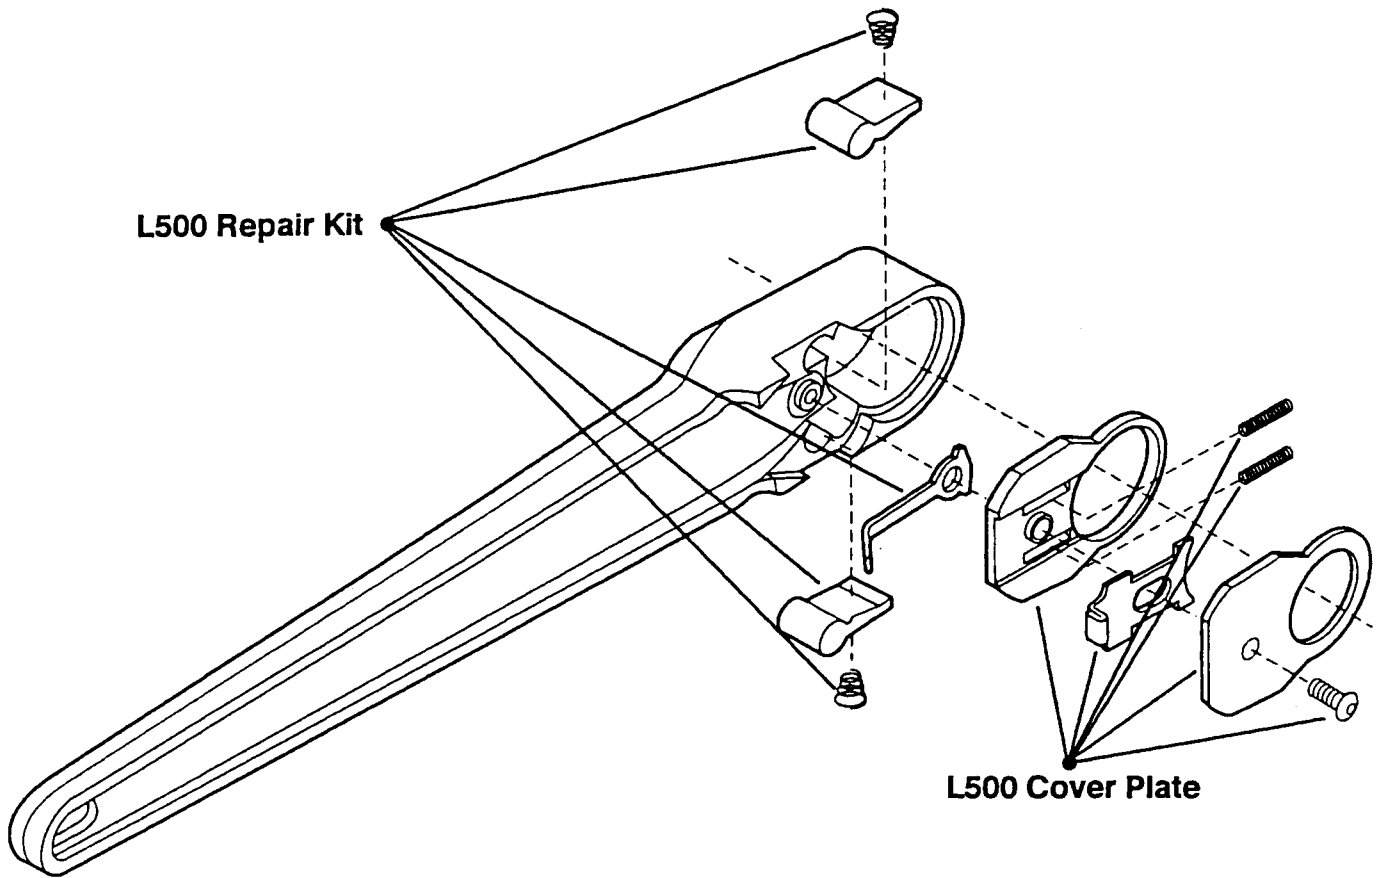

L500 Ratchet Wrench

Replacement Parts

Item	Item Code	Catalog #
L500 Repair Kit *	92272	L500RK
L500 Cover Plate **	92262	L500CP

* The L500RK repair kit includes: 2 pawls, 2 springs and 1 long shifter.

** The L500CP cover plate includes: 1 cover plate, 1 nylon liner, 1 attaching screw, 1 quick release lever, and 2 quick release springs.

The L500 Repair Kit and Cover Plate can also be used on the L564 & L565 ratchets.