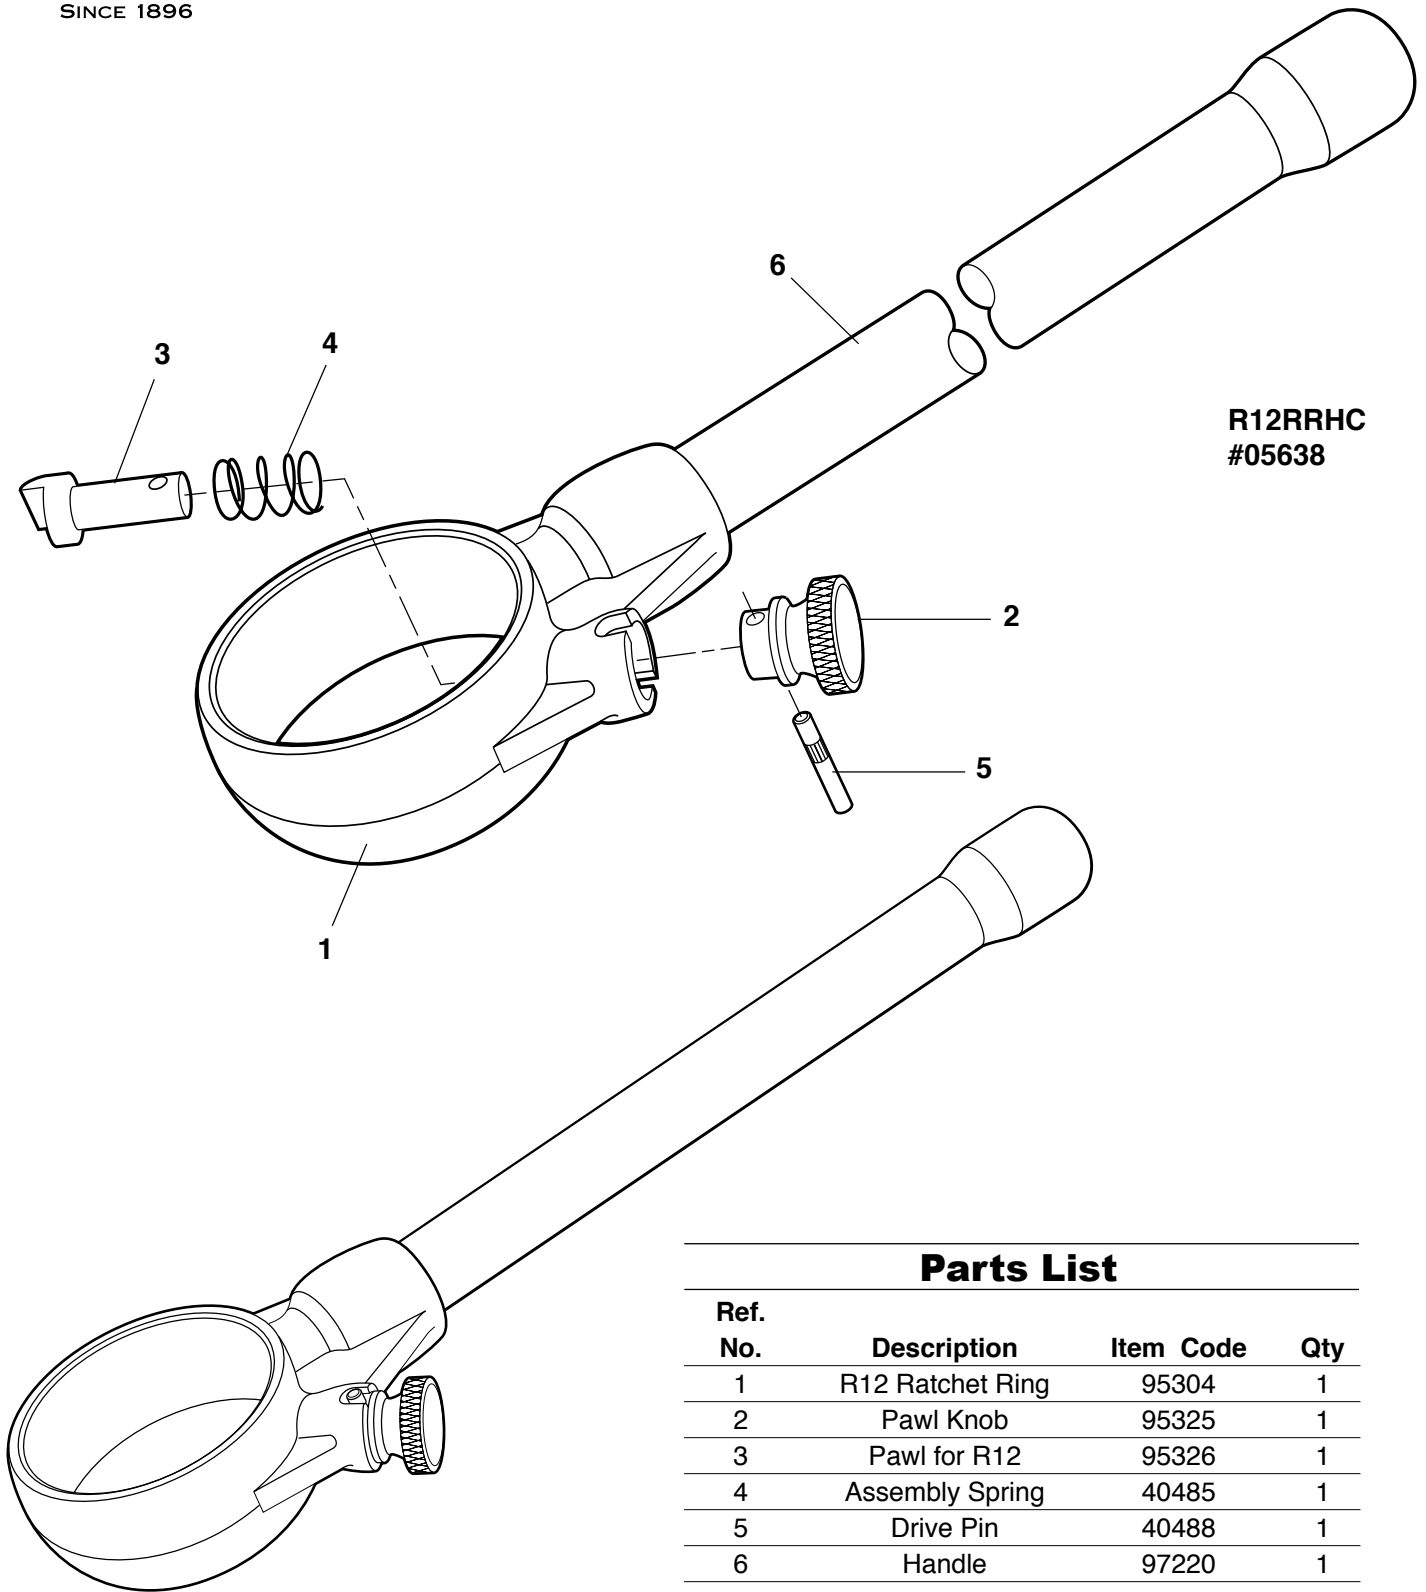

PIPE TOOLS & VISES
SINCE 1896

R12 Ratchet Ring & Handle

Replacement Parts

R12RRHC
#05638

Parts List

Ref. No.	Description	Item Code	Qty
1	R12 Ratchet Ring	95304	1
2	Pawl Knob	95325	1
3	Pawl for R12	95326	1
4	Assembly Spring	40485	1
5	Drive Pin	40488	1
6	Handle	97220	1