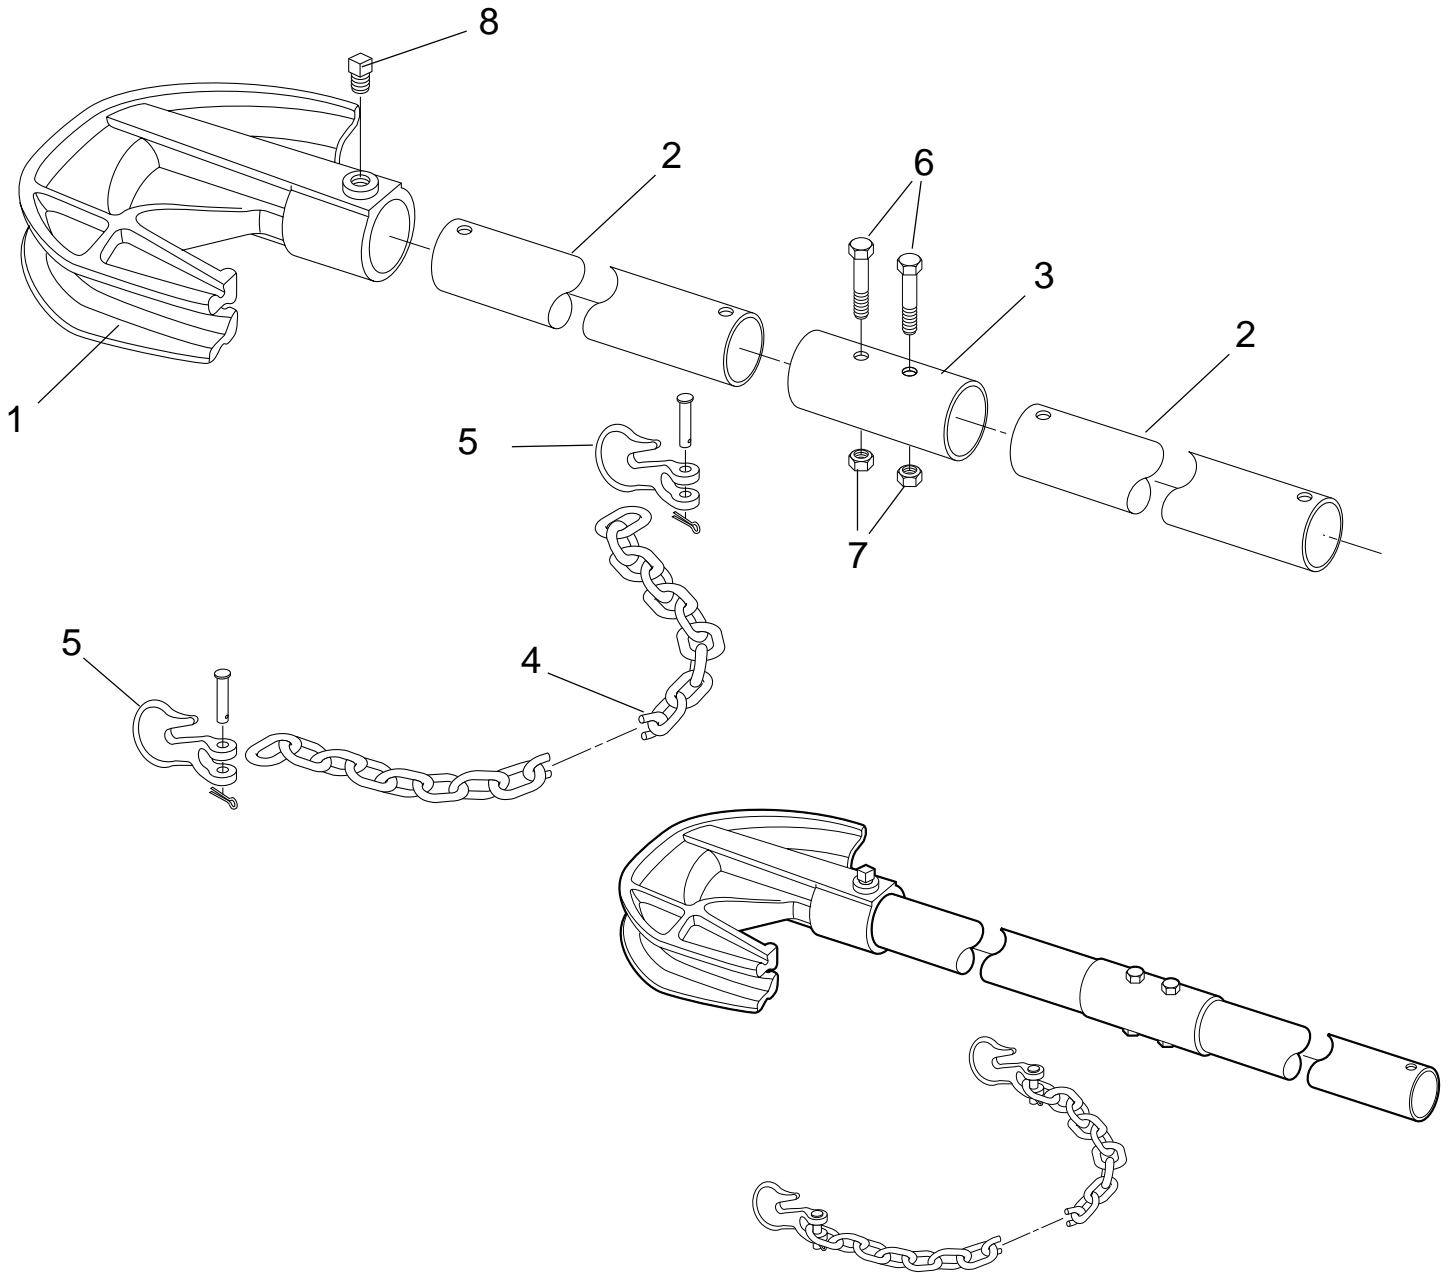

# PJ414 Pipe Joiner

Replacement Parts

## Parts List

Ref. No.	Description	Item Code	Quantity
1	PJF Shoe Machined	97320	1
2	PJF 27" Handle Plated	97321	2
3	PJF 7" Coupling Plated	97322	1
4	PJF 12' Length, 1/4" Proof Chain	97323	2
5	PJF 1/4" Grab Hook	97324	2
6	Hex HD Cap Screw	37321	2
7	Plated Hex Nut	39032	2
8	Square Head Nut	30140	1