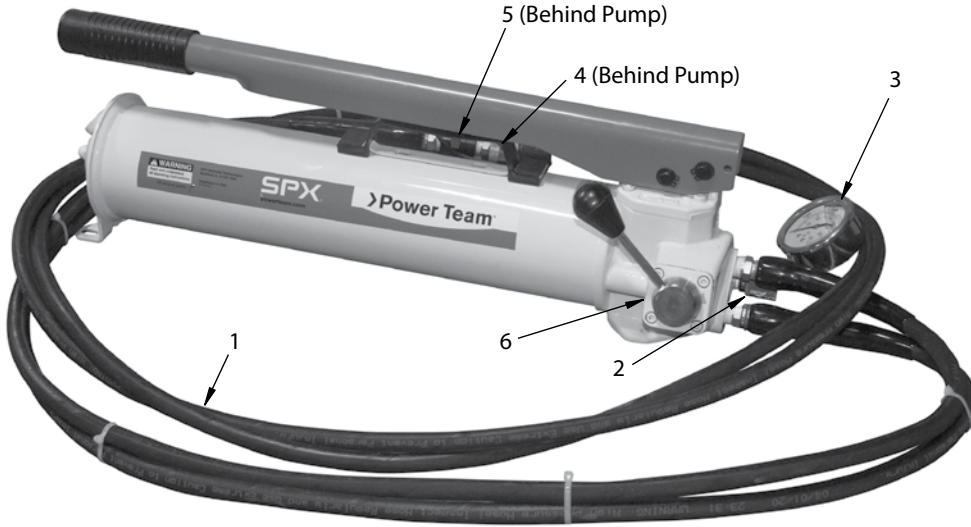

# Bear Hug™ PE Squeeze Tool Pumps: PESMPA, PESAPA

Replacement Parts

## Manual Pump #04329

## Air-Over-Hydraulic Pump #04330