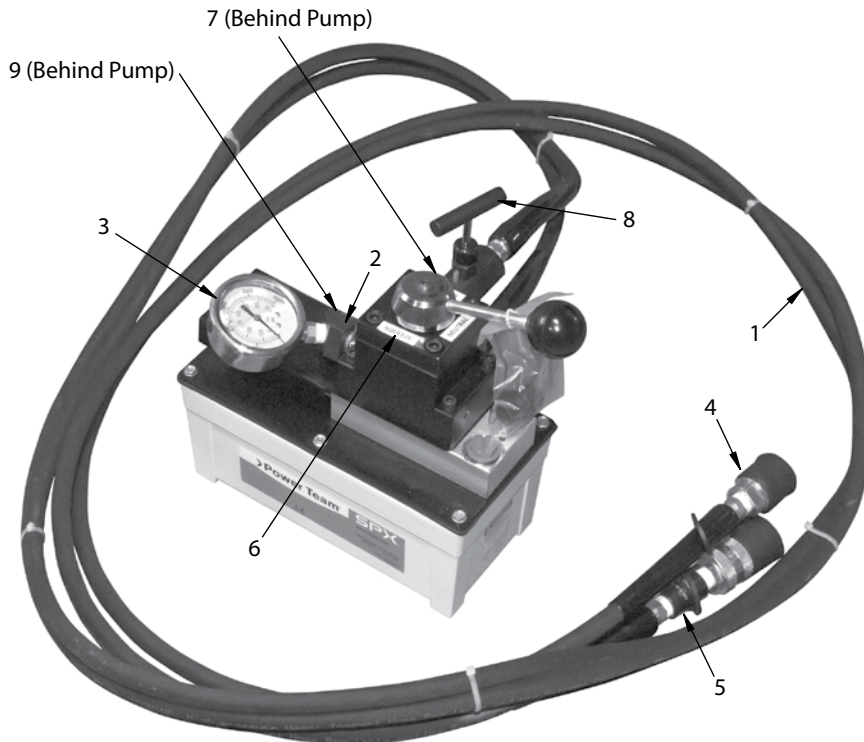

# Bear Hug™ PE Squeeze Tool Pumps: PESMPA, PESAPA

Replacement Parts

## Manual Pump #04329

### Parts List

Ref No.	Part No.	Description	Qty.
1	94327	12-FT HYD. HOSE	2
2	94328	45 DEG. FITTING	1
3	94314	PRESSURE GAUGE	1
4	94322	COUPLER SET	1
5	94329	COUPLING FITTING	1
6	54287	PUMP STICKERS	1

### Parts List

Ref. No.	Part No.	Description	Qty.
1	94327	12-FT HYD. HOSE	2
2	94328	45 DEG. FITTING	1
3	94314	PRESSURE GAUGE	1
4	94322	COUPLER SET	1
5	94329	COUPLING FITTING	1
6	54287	PUMP STICKERS (3)	1
7	94324	HYD. NIPPLE CONNECTOR	1
8	94338	FLOW CONTROL VALVE	1
9	54288	REMINDER STICKER	1